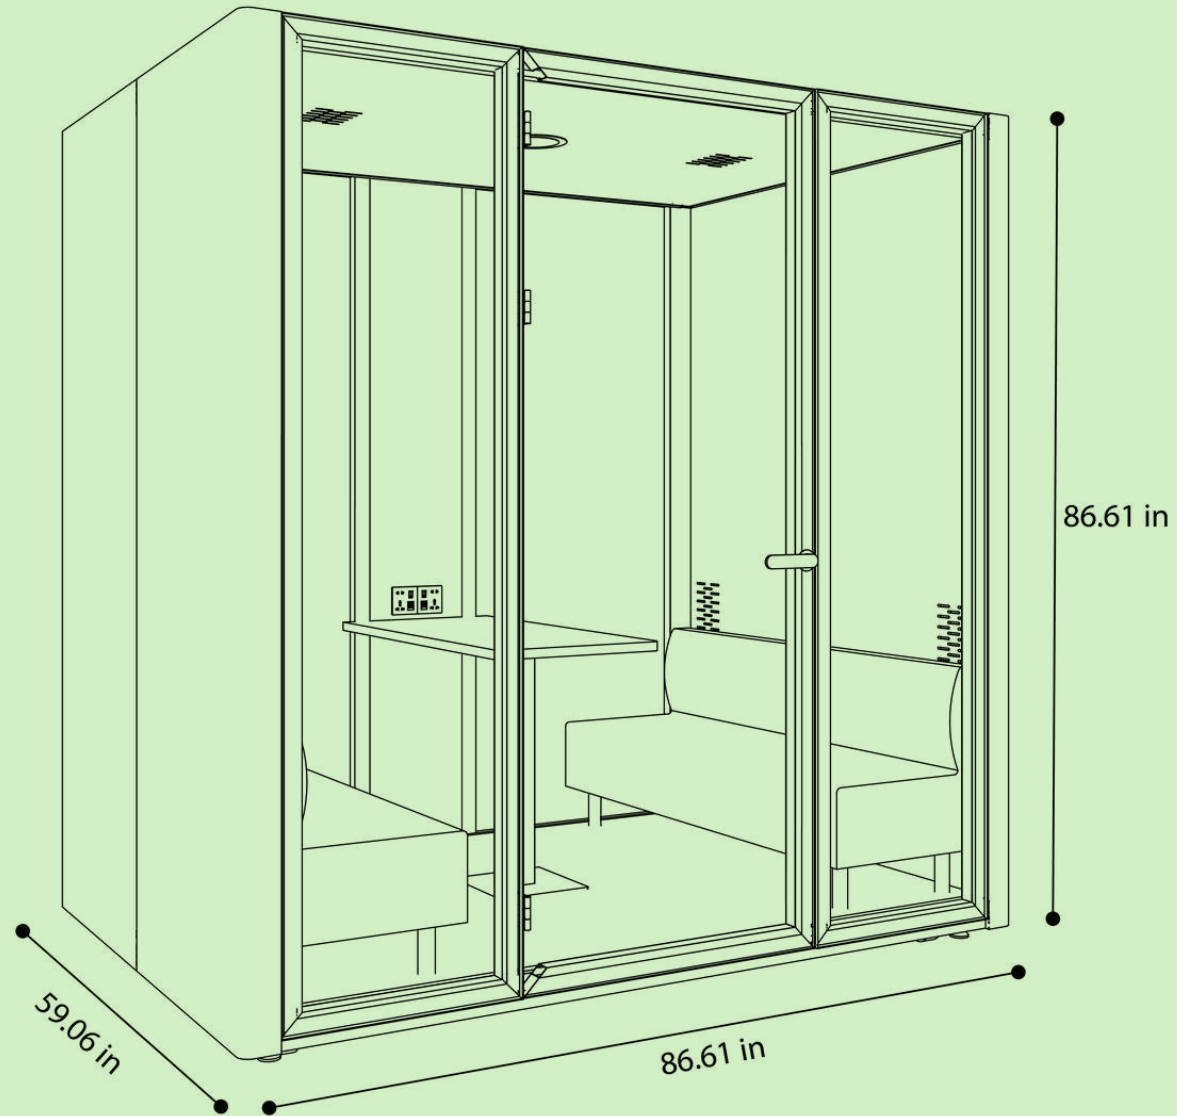

POD DIMENSIONS

Exterior:

86.6 x 59.1 x 86.6 in with casters

Interior:

81.8 x 54.24 x 81.5 in

Weight:

1543 lb

FURNITURE DIMENSIONS

Desktop:

23.6 x 42.1 in (adjustable height)

Chair:

adjustable height (optional)