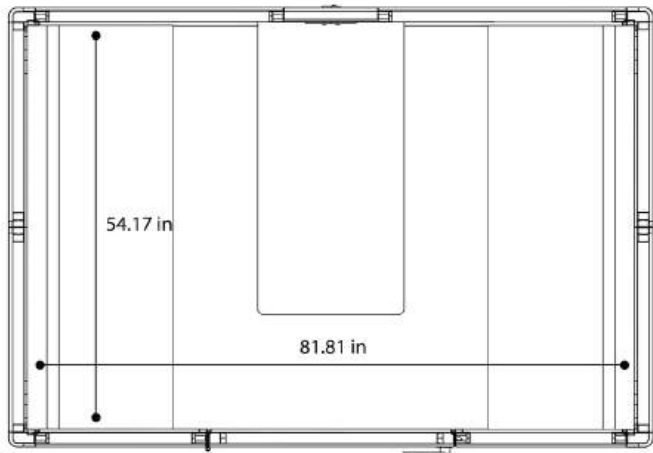

POD DIMENSIONS

Exterior:

86.6 x 59.1 x 86.6 in with casters

Interior:

81.8 x 54.24 x 81.5 in

Weight:

1543 lb

FURNITURE DIMENSIONS

Desktop:

23.6 x 42.1 in (adjustable height)

Chair:

adjustable height (optional)